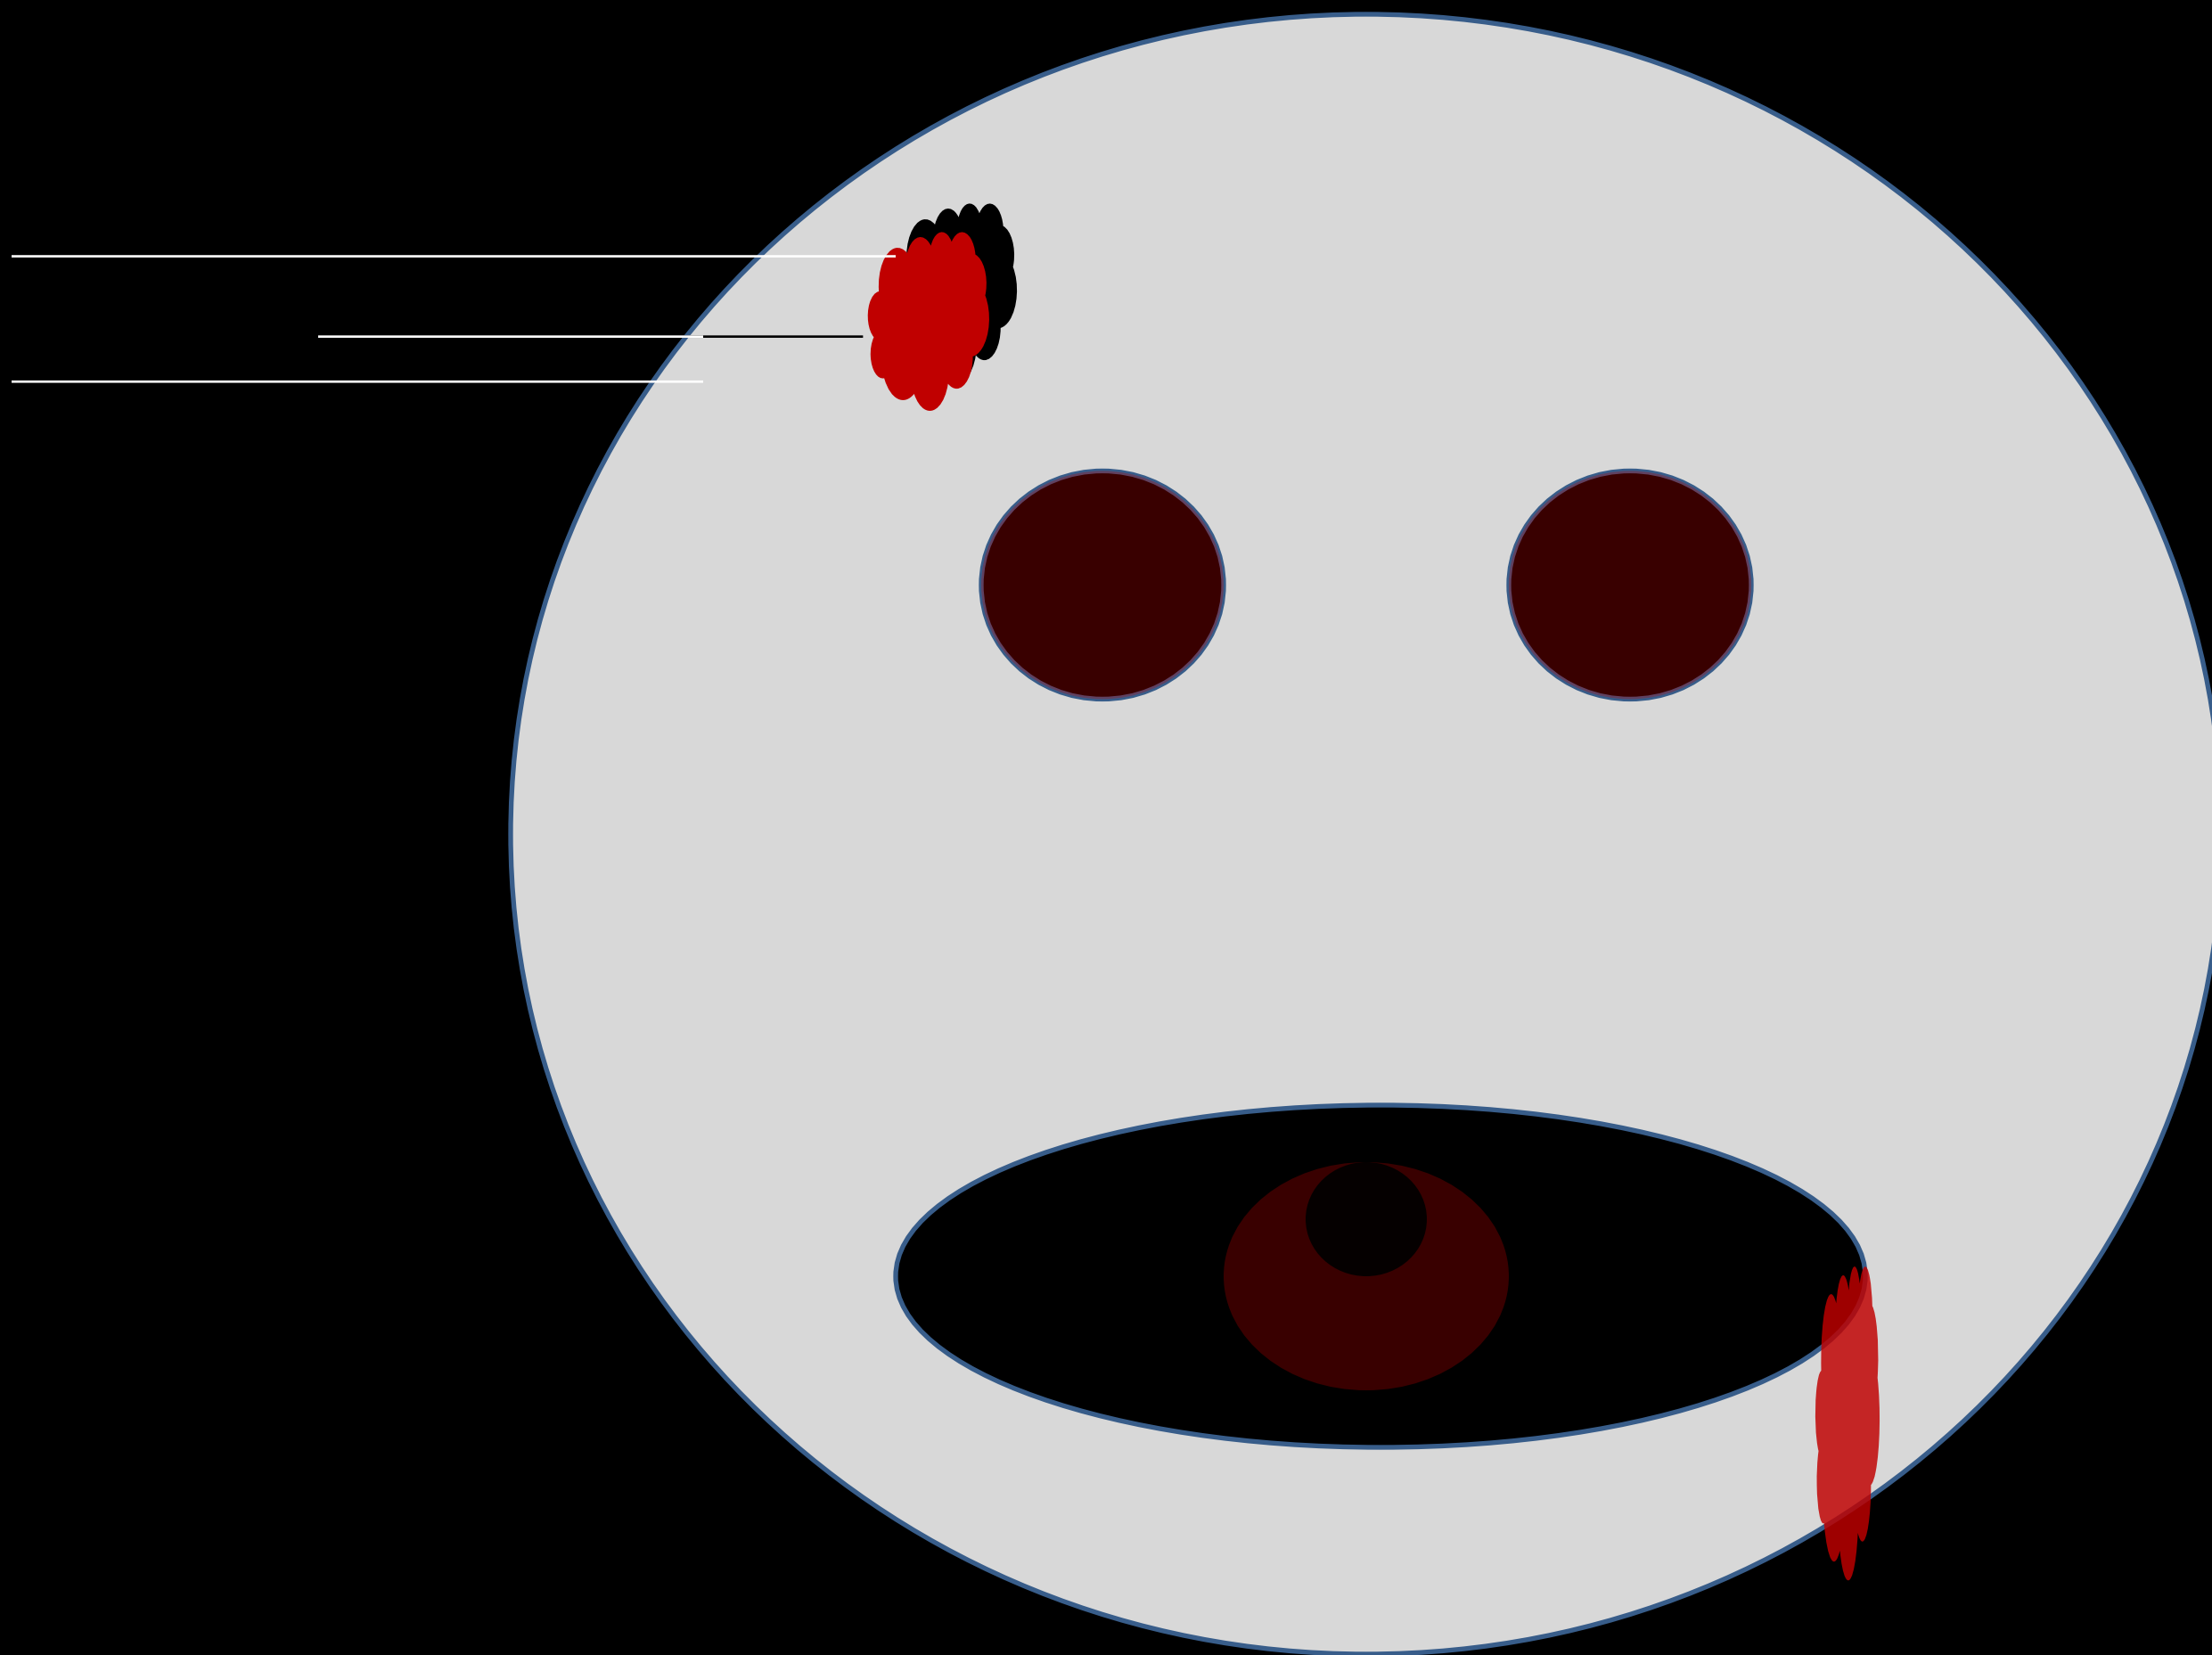

Executive Producer
Julie Champion

Director
Ben Lambeth

Asst. Director
Patrick Loeffler

ZOMBIE PROOF

April 2011